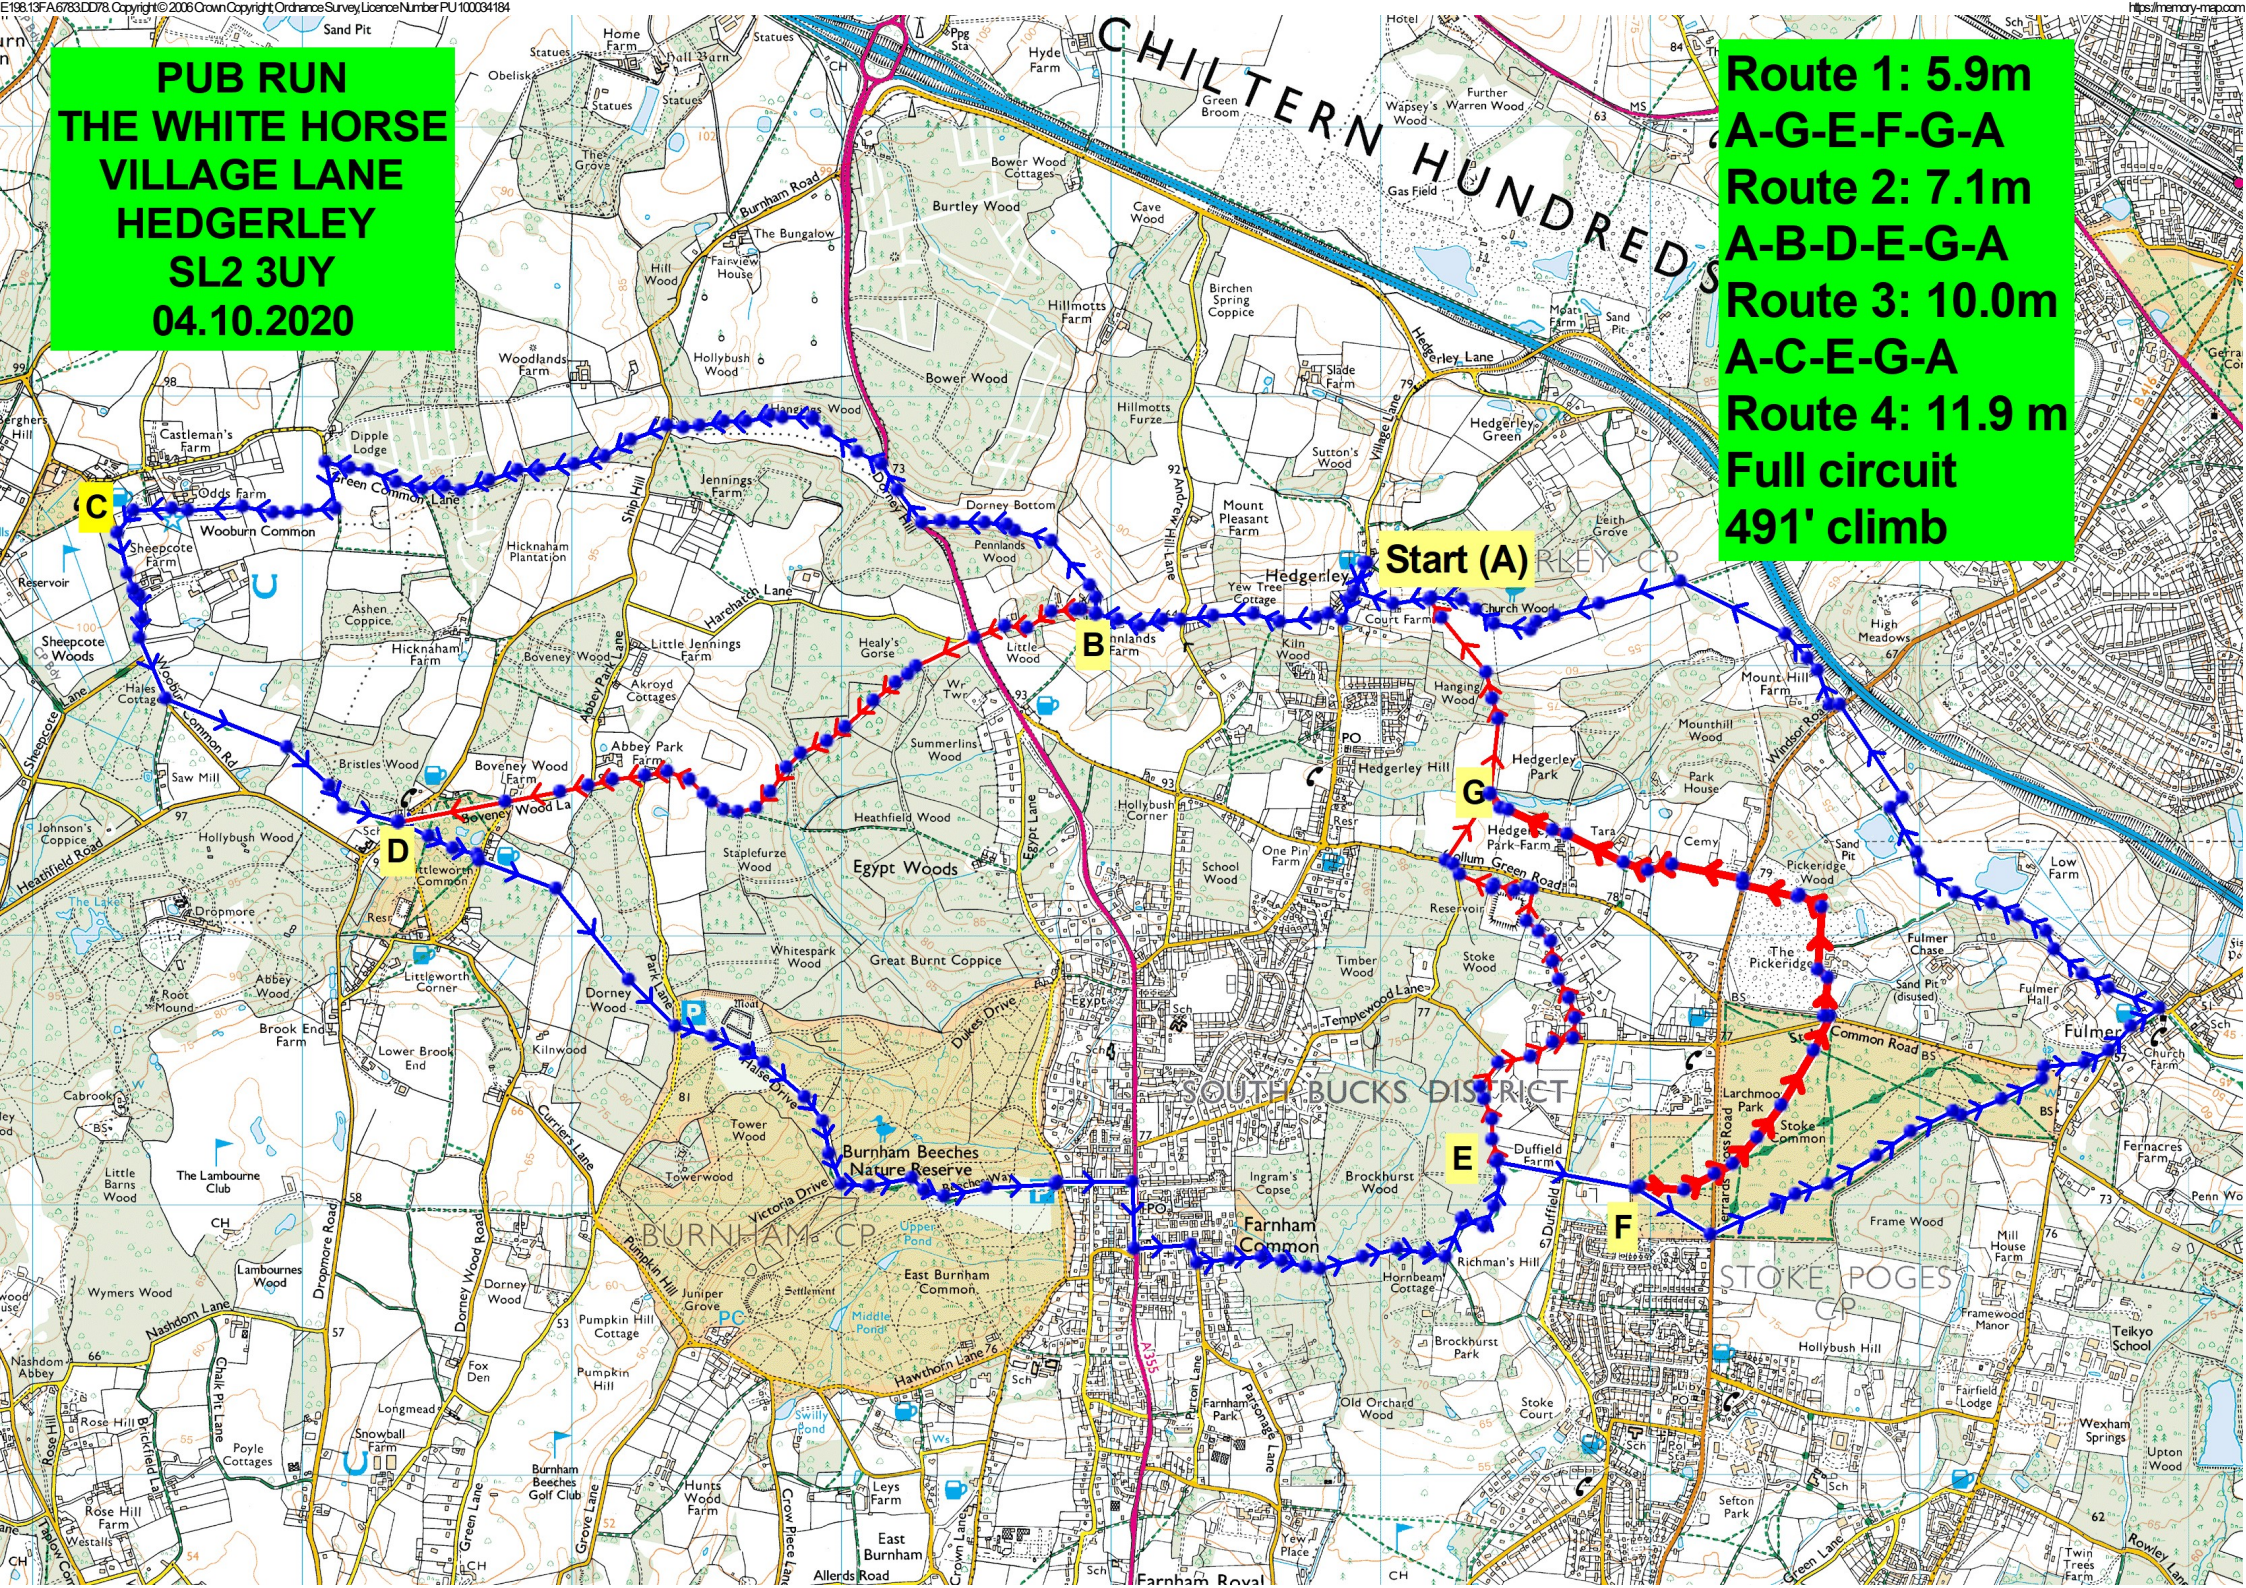

**PUB RUN
THE WHITE HORSE
VILLAGE LANE
HEDGERLEY
SL2 3UY
04.10.2020**

**Route 1: 5.9m
A-G-E-F-G-A
Route 2: 7.1m
A-B-D-E-G-A
Route 3: 10.0m
A-C-E-G-A
Route 4: 11.9 m
Full circuit
491' climb**

Start (A)

C

B