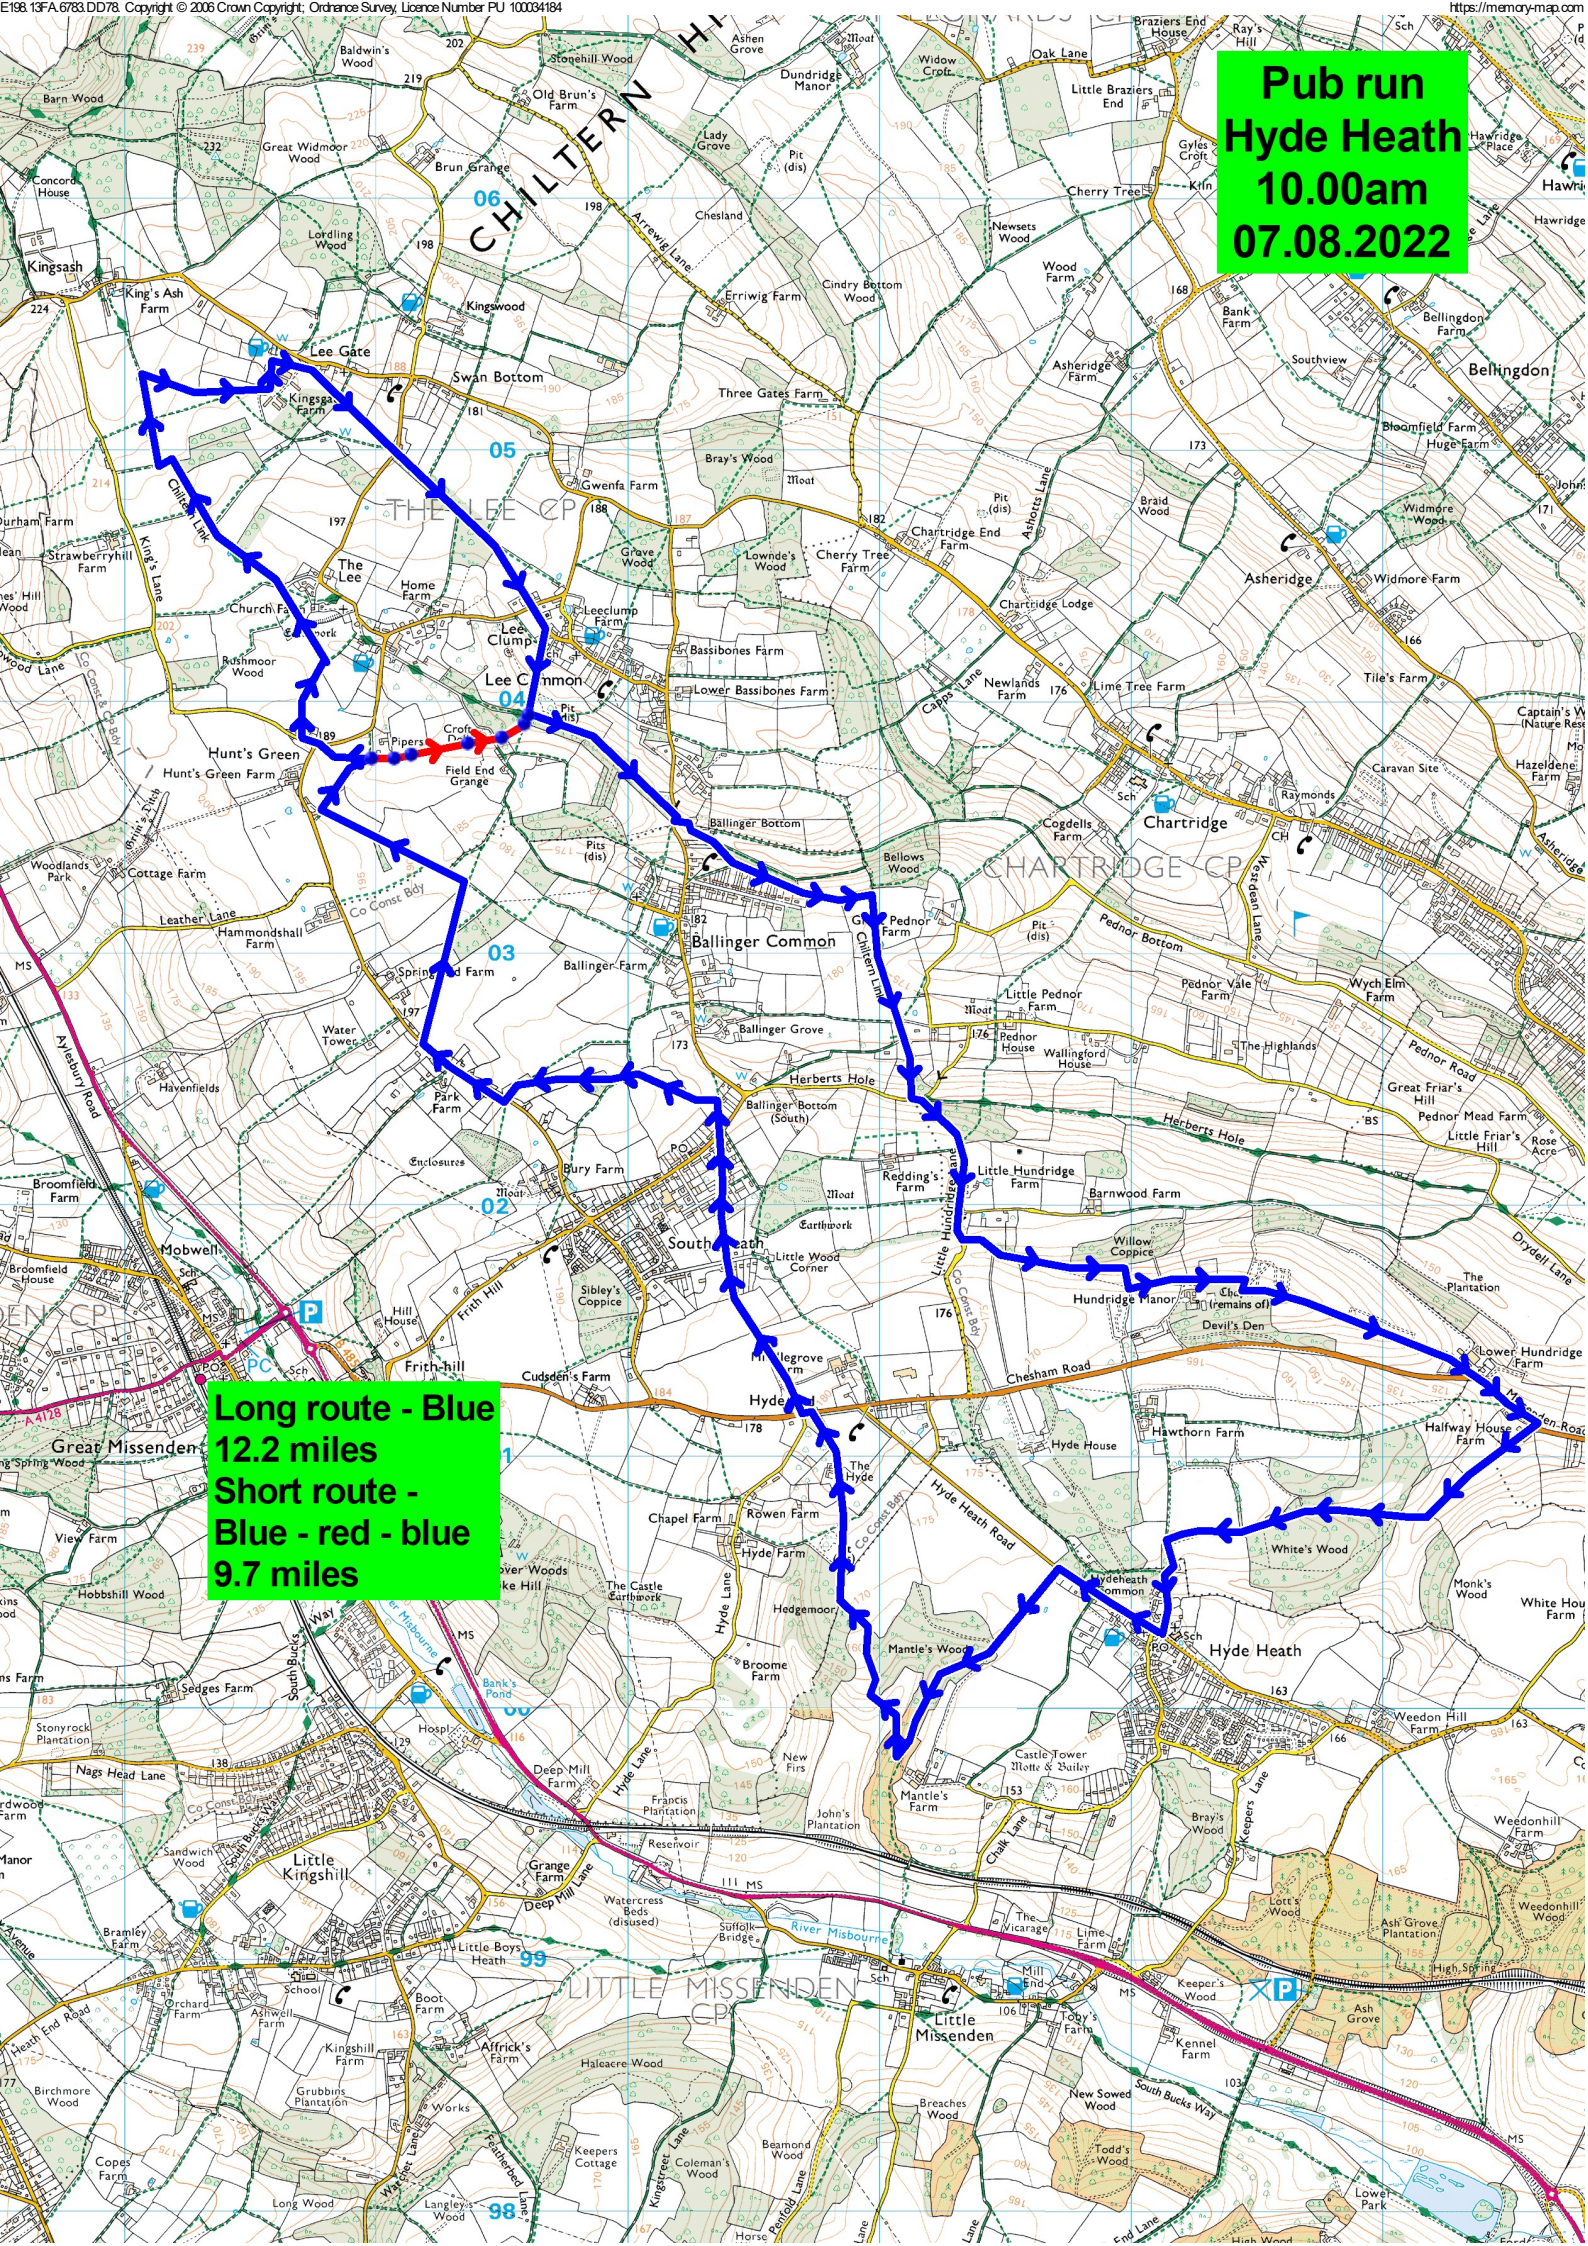

**Pub run
Hyde Heath
10.00am
07.08.2022**

**Long route - Blue
12.2 miles
Short route -
Blue - red - blue
9.7 miles**