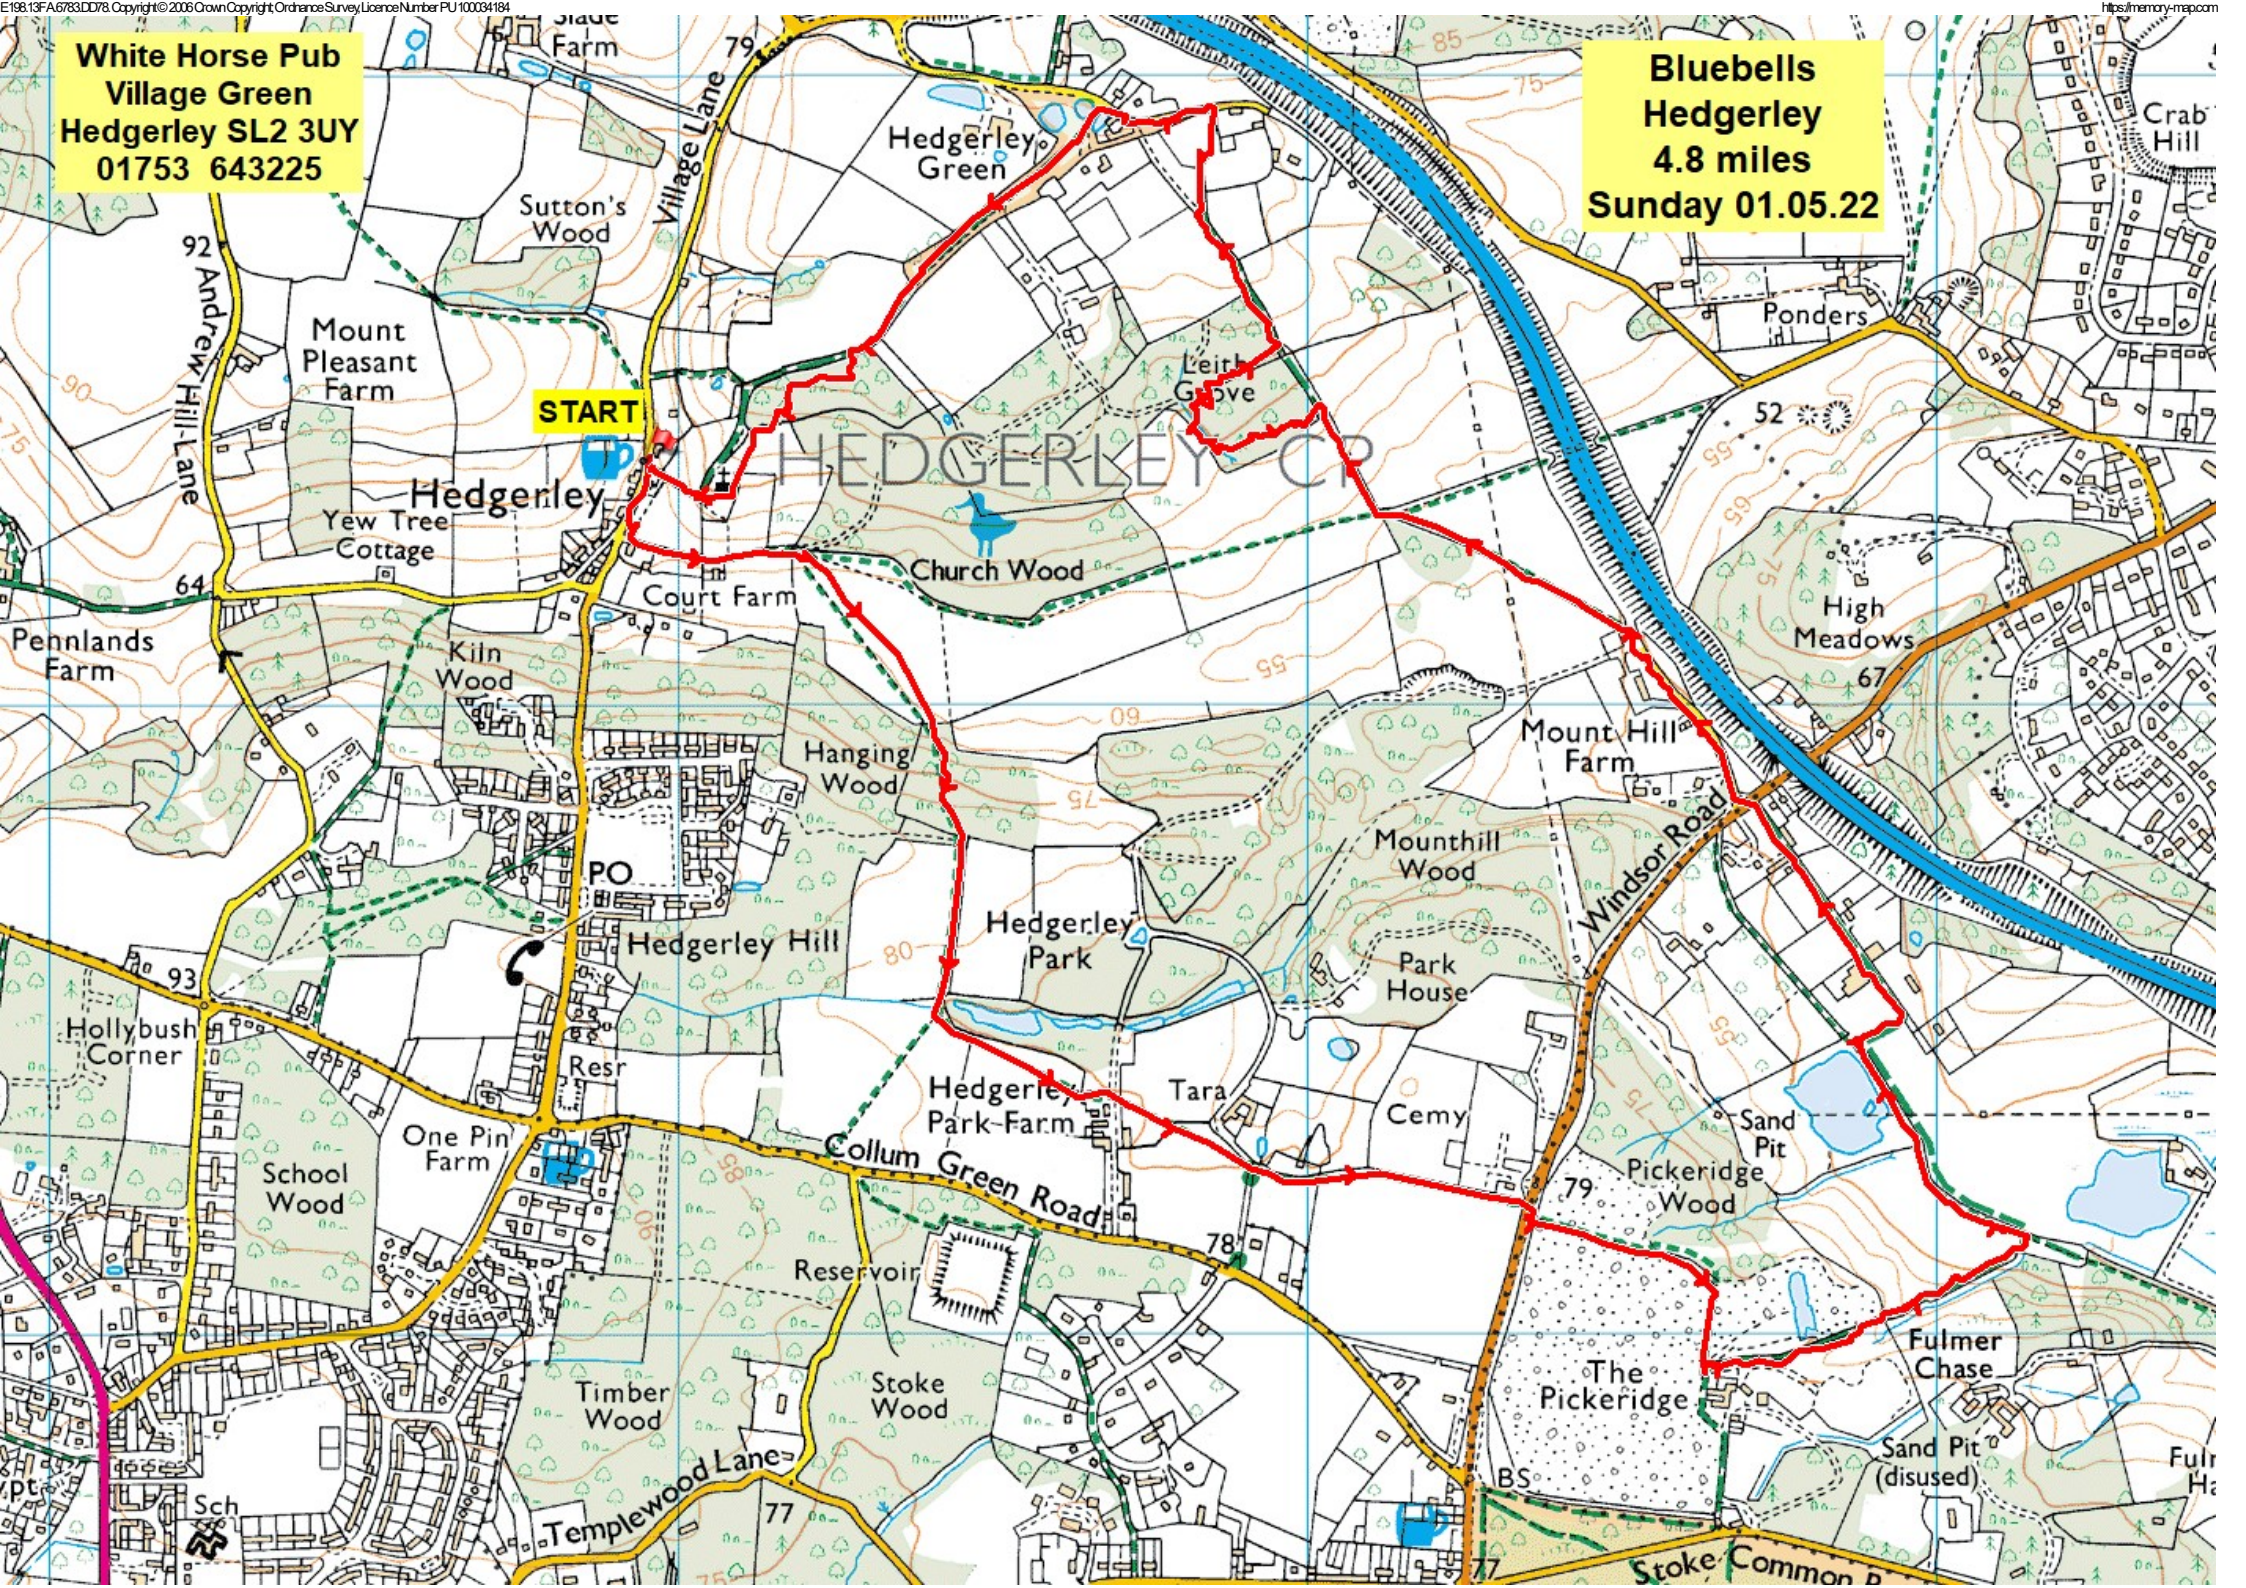

White Horse Pub  
Village Green  
Hedgerley SL2 3UY  
01753 643225

Bluebells  
Hedgerley  
4.8 miles  
Sunday 01.05.22

START

HEDGERLEY CP