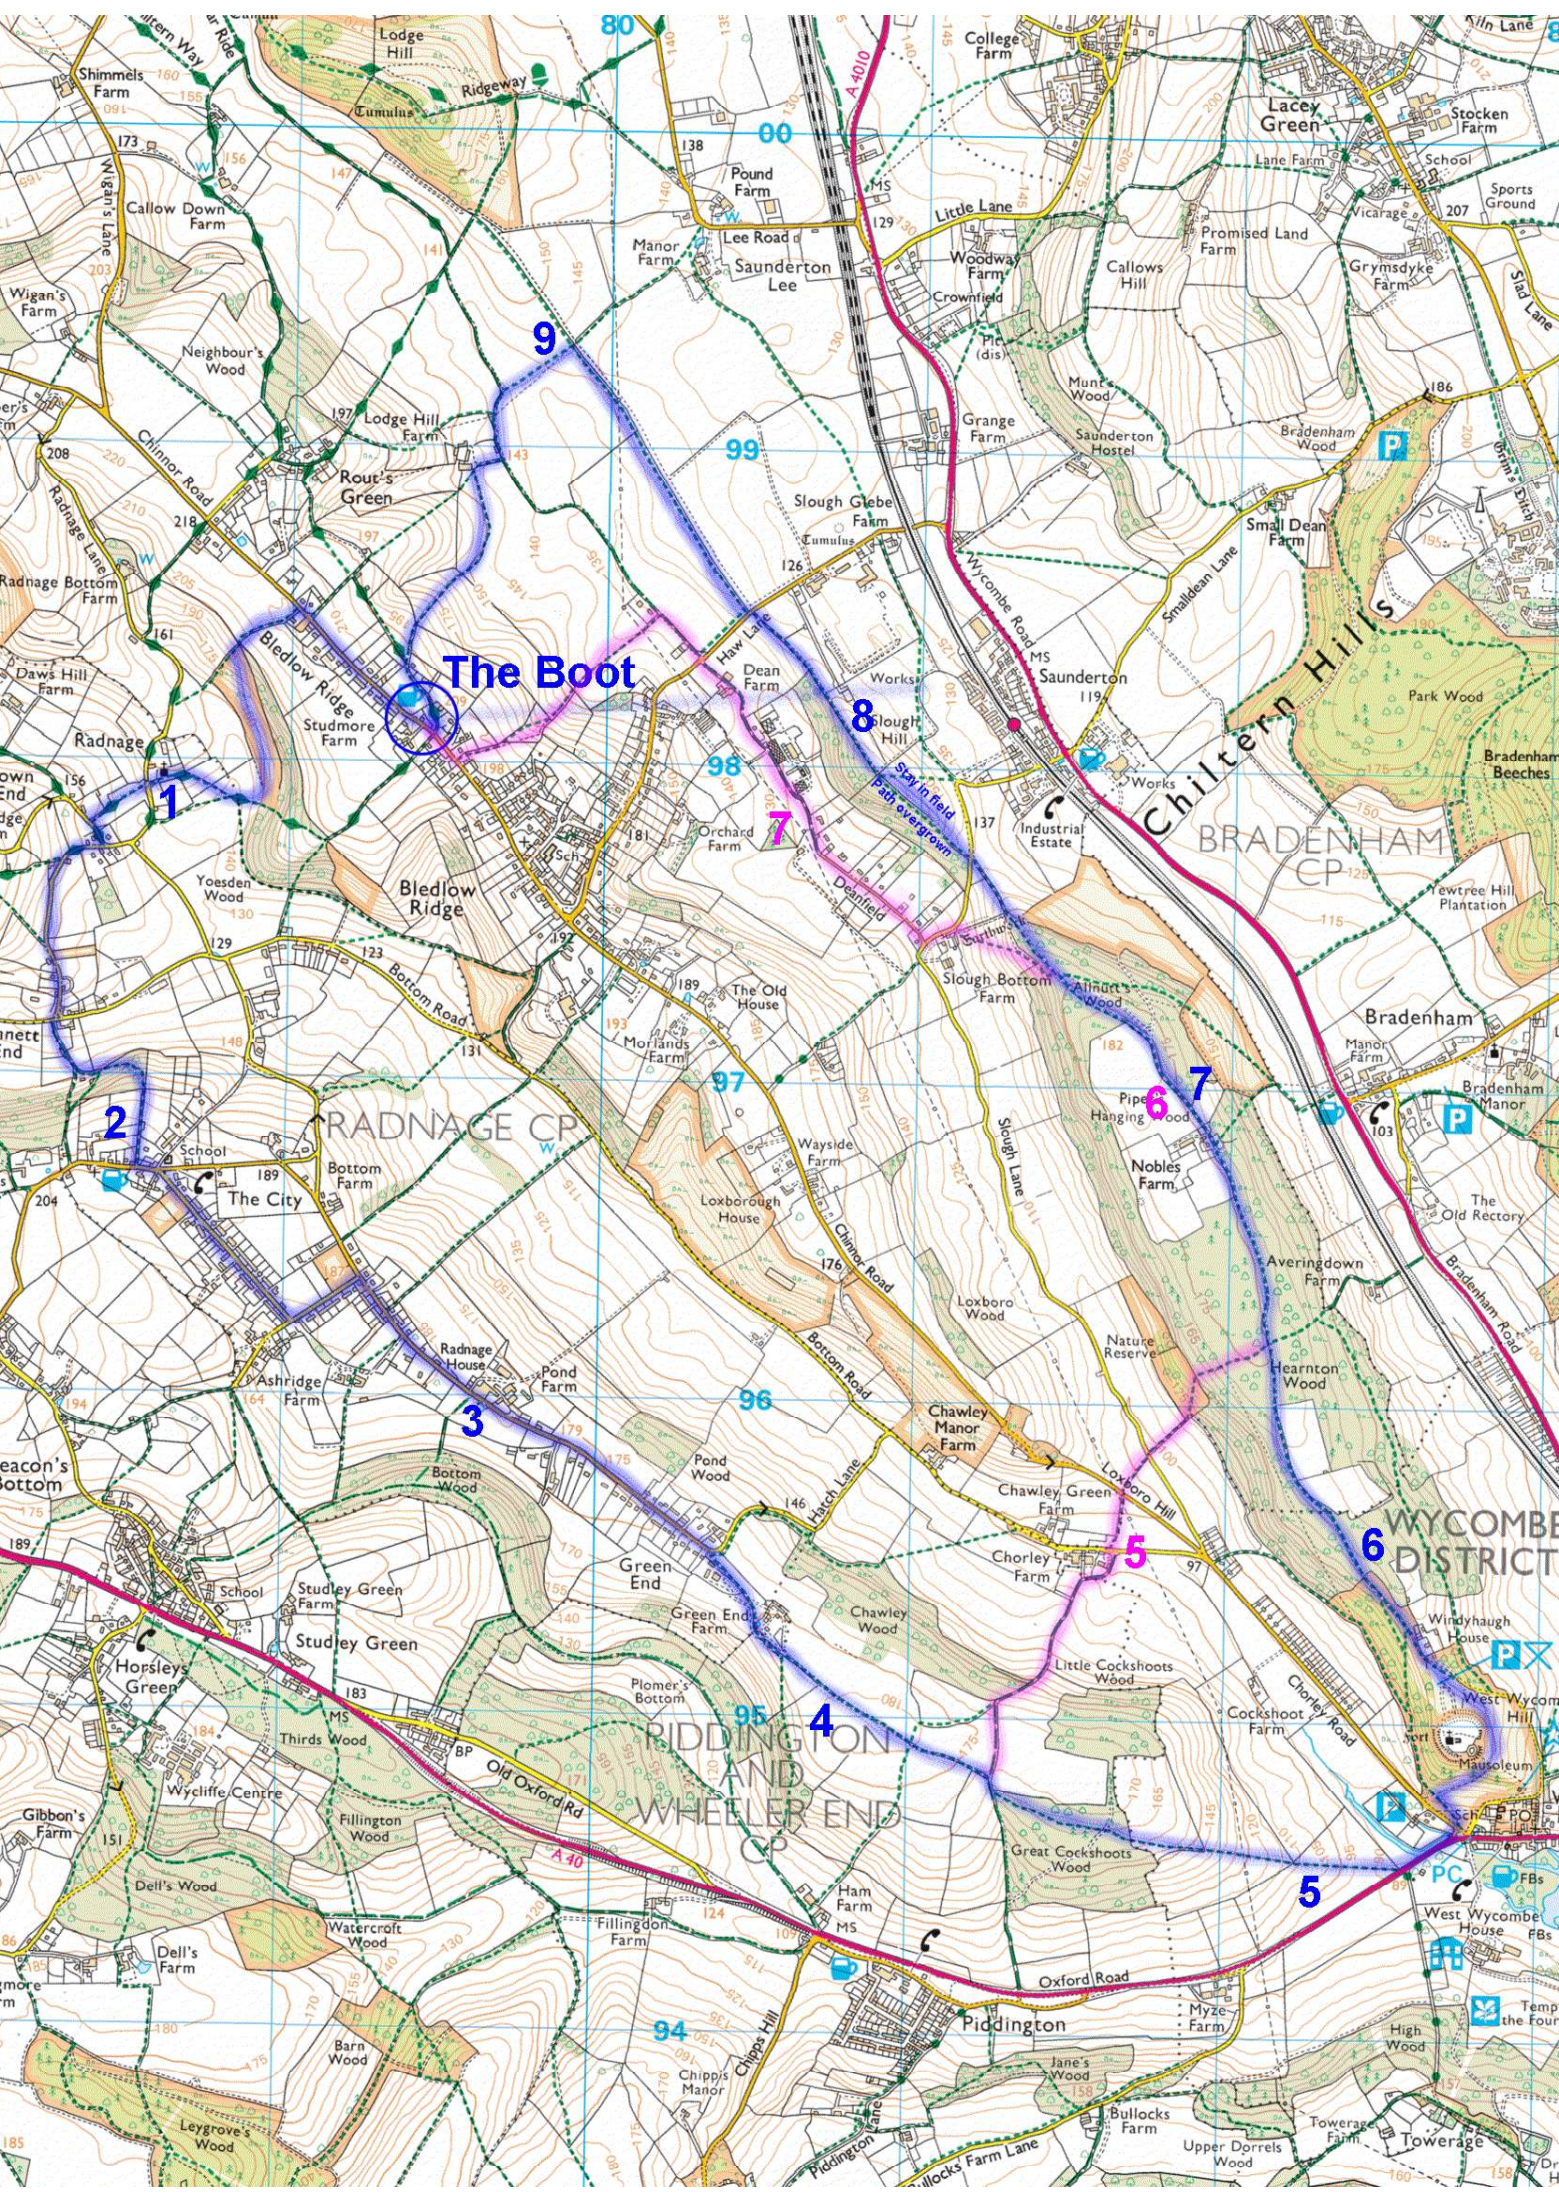

The Boot

BRADENHAM CP

RADNAGE CP

WYCOMBE DISTRICT

RIDDLINGTON AND WHEELER END

1

9

8

7

2

3

4

6

7

5

99